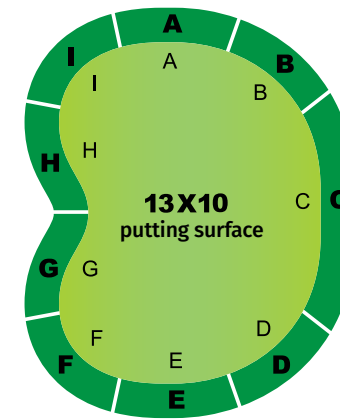

PUTTING GREEN KITS

THE ULTIMATE WEEKEND PROJECT

3 styles available, minimal work, endless enjoyment

Transform your yard into your own golf paradise in just a few easy steps with a professionally cut, pre-made golf green. A backyard putting green that can be installed over the course of a weekend, followed up by many weekends of fun and enjoyment. The 13x10 kit comes with 3 flag sets (cup, pin, flag), and the 13x20 comes with 4 flag sets (cup, pin, flag). * Infill is sold separately.

* All kits have a 16" fringe around the outside of the putting surface. Please take into consideration when planning your design.

COUNTRY CLUB

SIERRA PACIFIC lite

All Kits Include:

Putting Green Shape | Grass Fringe | Cups | Pins | Flags | Spikes | Simple Seam