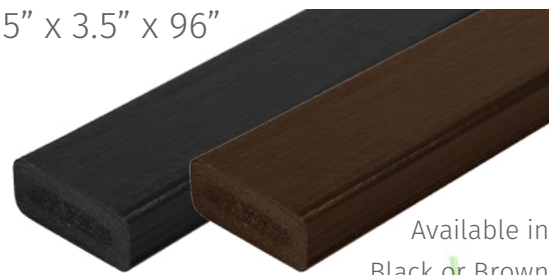

Golf Flag Sets Cups / Pins / Flags

6" Aluminum Golf Cups

Seam Glue 32oz - 17 to 20 lin ft | 1gal - 70 to 75 lin ft

Seam Tape 10' / 25' / 50' / 100' / Bulk

Simple Seam 8" Self Adhesive Seam Tape 25' / 50'

Nailer Board for Artificial Grass Made from recycled high density polyethylene ♻️ 1.5" x 3.5" x 96"