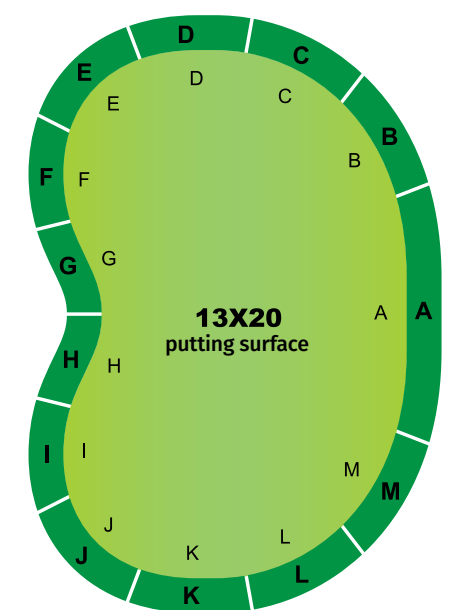

PUTTING GREEN KITS

THE ULTIMATE WEEKEND PROJECT

3 styles available, minimal work, endless enjoyment

Transform your yard into your own golf paradise in just a few easy steps with a professionally cut, pre-made golf green. A backyard putting green that can be installed over the course of a weekend, followed up by many weekends of fun and enjoyment. The 13x10 kit comes with 3 flag sets (cup, pin, flag), and the 13x20 comes with 4 flag sets (cup, pin, flag). * Infill is sold separately.

* All kits have a 16" fringe around the outside of the putting surface. Please take into consideration when planning your design.

COUNTRY CLUB

SIERRA PACIFIC lite

All Kits Include:

Putting Green Shape | Grass Fringe | Cups | Pins | Flags | Spikes | Simple Seam