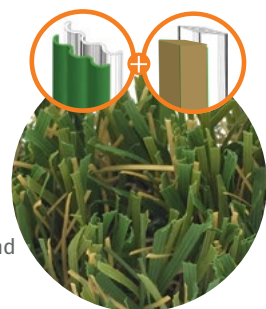

ULTIMATE SERIES

The Bella Turf Ultimate Series features industry leading products and grass technologies that remain at the forefront of innovation today. Not all grass is created equal. Our grass goes through rigorous testing to ensure that our product quality remains the benchmark in today's artificial grass market. Designed in Canada for Canadian landscapes, these selected grass products are certain to take your property to the next level of outdoor luxury. From the highest certified grass (FIFA) to the softest grass blades on the market, our Ultimate Series is at the top of the class.

NATURES BEST

Grass Tolerance: 🌱🌱🌱
Heavy Foot Traffic

Suggested Applications:

Landscape, Pet Systems, Playgrounds, Sports Applications

- **Blade Type:** PE WaveBlade + Diamond
- **Face Weight:** 70 oz / sq yd
- **Pile Height:** 1 3/4"
- **Blade Colour:** Olive Green / Forest Green / Tan
- **Thatch Colour:** Dry Yellow / Fern Green
- **Tuft Gauge:** 3/8"
- **Backing:** Perforated Polyurethane
- **Roll Width:** 15'
- **Total Weight:** 98 oz / sq yd
- **Drainage Rate:** 28" of rain per hour / sq yd

Special Features:

Our most realistic looking grass featuring 3 different coloured grass blades.