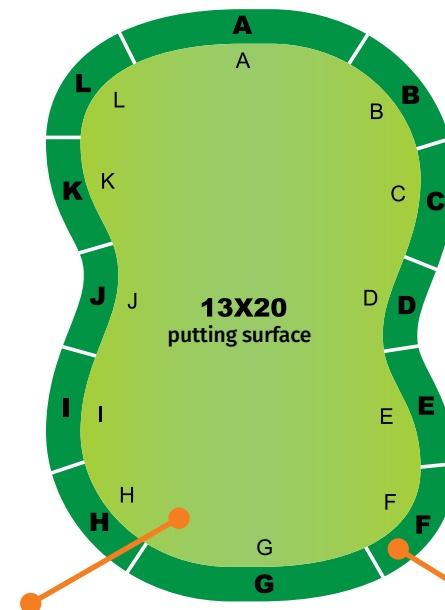

PUTTING GREEN KITS

THE ULTIMATE WEEKEND PROJECT

3 styles available, minimal work, endless enjoyment

Transform your yard into your own golf paradise in just a few easy steps with a professionally cut, pre-made golf green. A backyard putting green that can be installed over the course of a weekend, followed up by many weekends of fun and enjoyment. The 13x10 kit comes with 3 flag sets (cup, pin, flag), and the 13x20 comes with 4 flag sets (cup, pin, flag). * Infill is sold separately.

* All kits have a 16" fringe around the outside of the putting surface. Please take into consideration when planning your design.

COUNTRY CLUB

SIERRA PACIFIC lite

All Kits Include:

Putting Green Shape | Grass Fringe | Cups | Pins | Flags | Spikes | Simple Seam